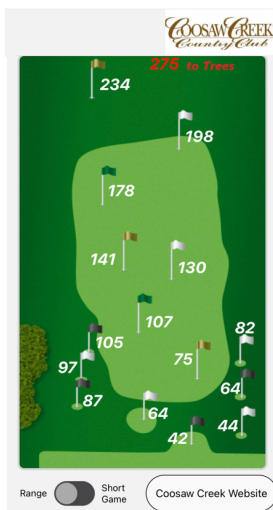

DOWNLOAD ACCURANGE™

Get Distances to Every Target
on the Range on Your Phone

from the App Store

from Google Play

*Point your Phone Camera at
Appropriate QR Code and Install*

Allow AccuRange to use your Phone's Location

Select "Find an AccuRange Nearby"

Select Coosaw Creek CC

Choose Between Range and Short Game

Distances Automatically Appear

No Laser, No Sign In, No Password Needed